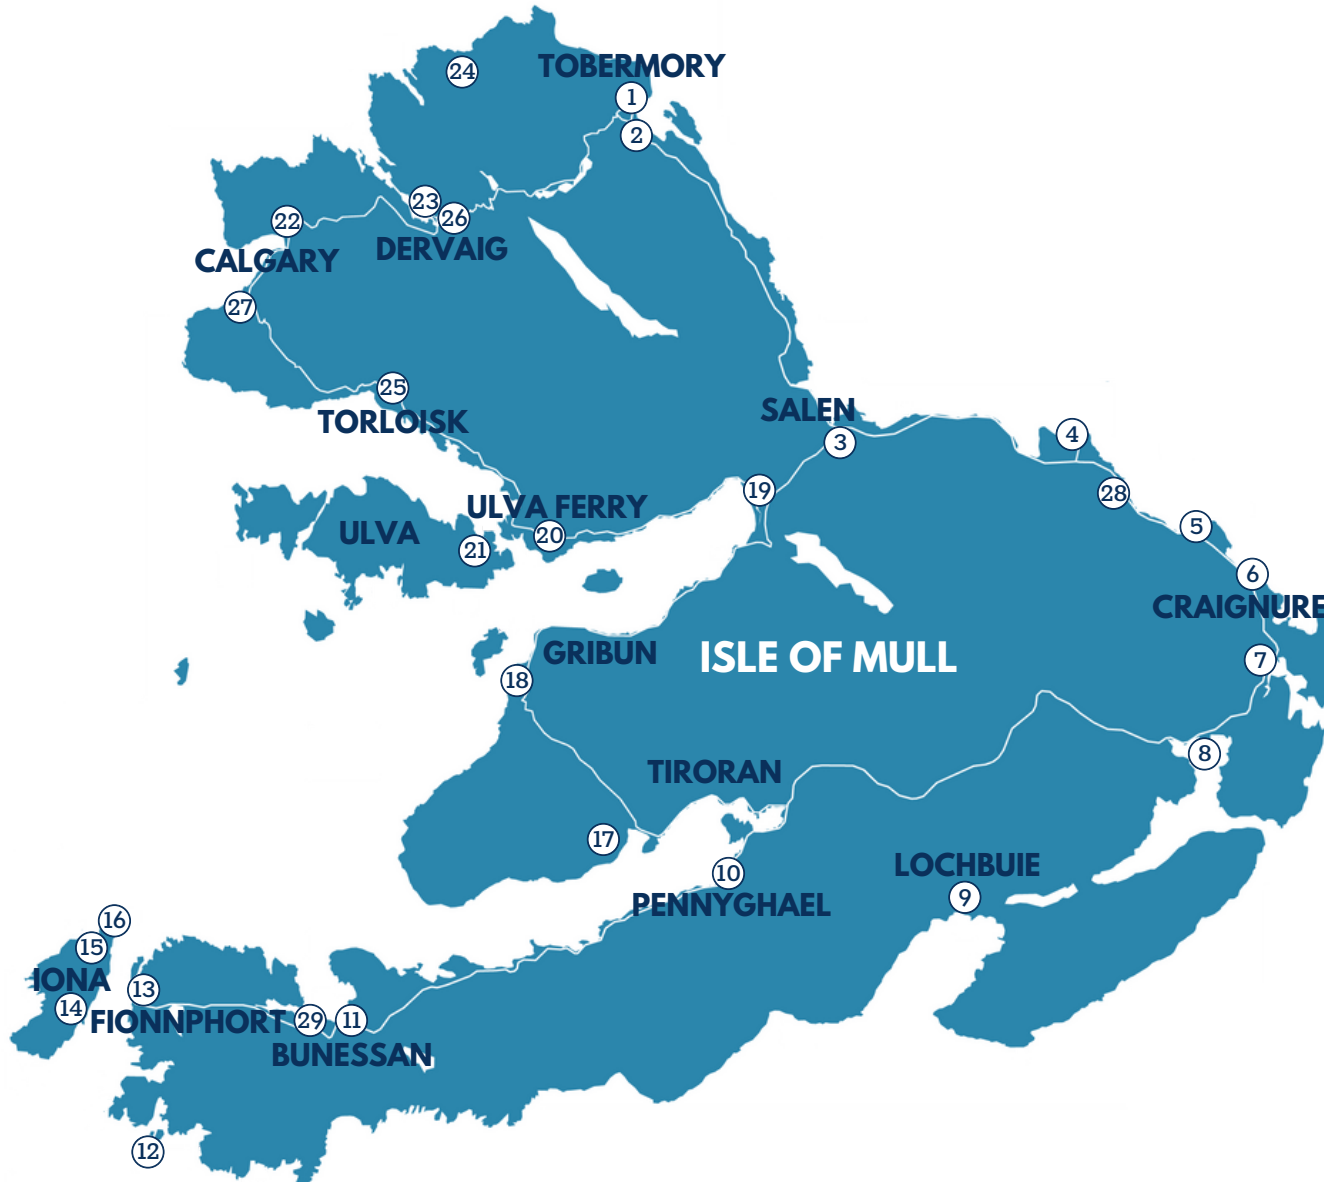

# MULL AND IONA PUBLIC ACCESS DEFIBRILLATOR NETWORK

Version 18. August 2021.

- 1 Glen Isal
- 2 Taigh Solais Tobermory Harbour Association
- 3 Salen Spar Shop
- 4 Fishnish Fish Farm
- 5 Scallastle Bay Fish Farm
- 6 CalMac Ticket Office
- 7 Lochdonhead Primary School
- 8 Loch Spelve Fish Farm
- 9 Loch Buie Old Post Office
- 10 Pennyghael Community Hall
- 11 Bunessan Community Fire Station
- 12 Isle of Erraid
- 13 Fionnphort Ferry Shop
- 14 Iona Village Waiting Room
- 15 Iona Community Welcome Centre Shop
- 16 Iona Hostel
- 17 Tiroran House Hotel
- 18 Gribun Telephone Box
- 19 Gruline Church
- 20 Ulva Primary School
- 21 Telephone Box next to the Ulva Boathouse
- 22 Calgary Arts Gallery
- 23 Dervaig Post Office and Shop
- 24 Glengorm Castle
- 25 Torloisk - Old Mill
- 26 Dervaig School
- 27 Treshnish Farm Steadings
- 28 Garmony Rugby Clubhouse
- 29 Suidhe Farm